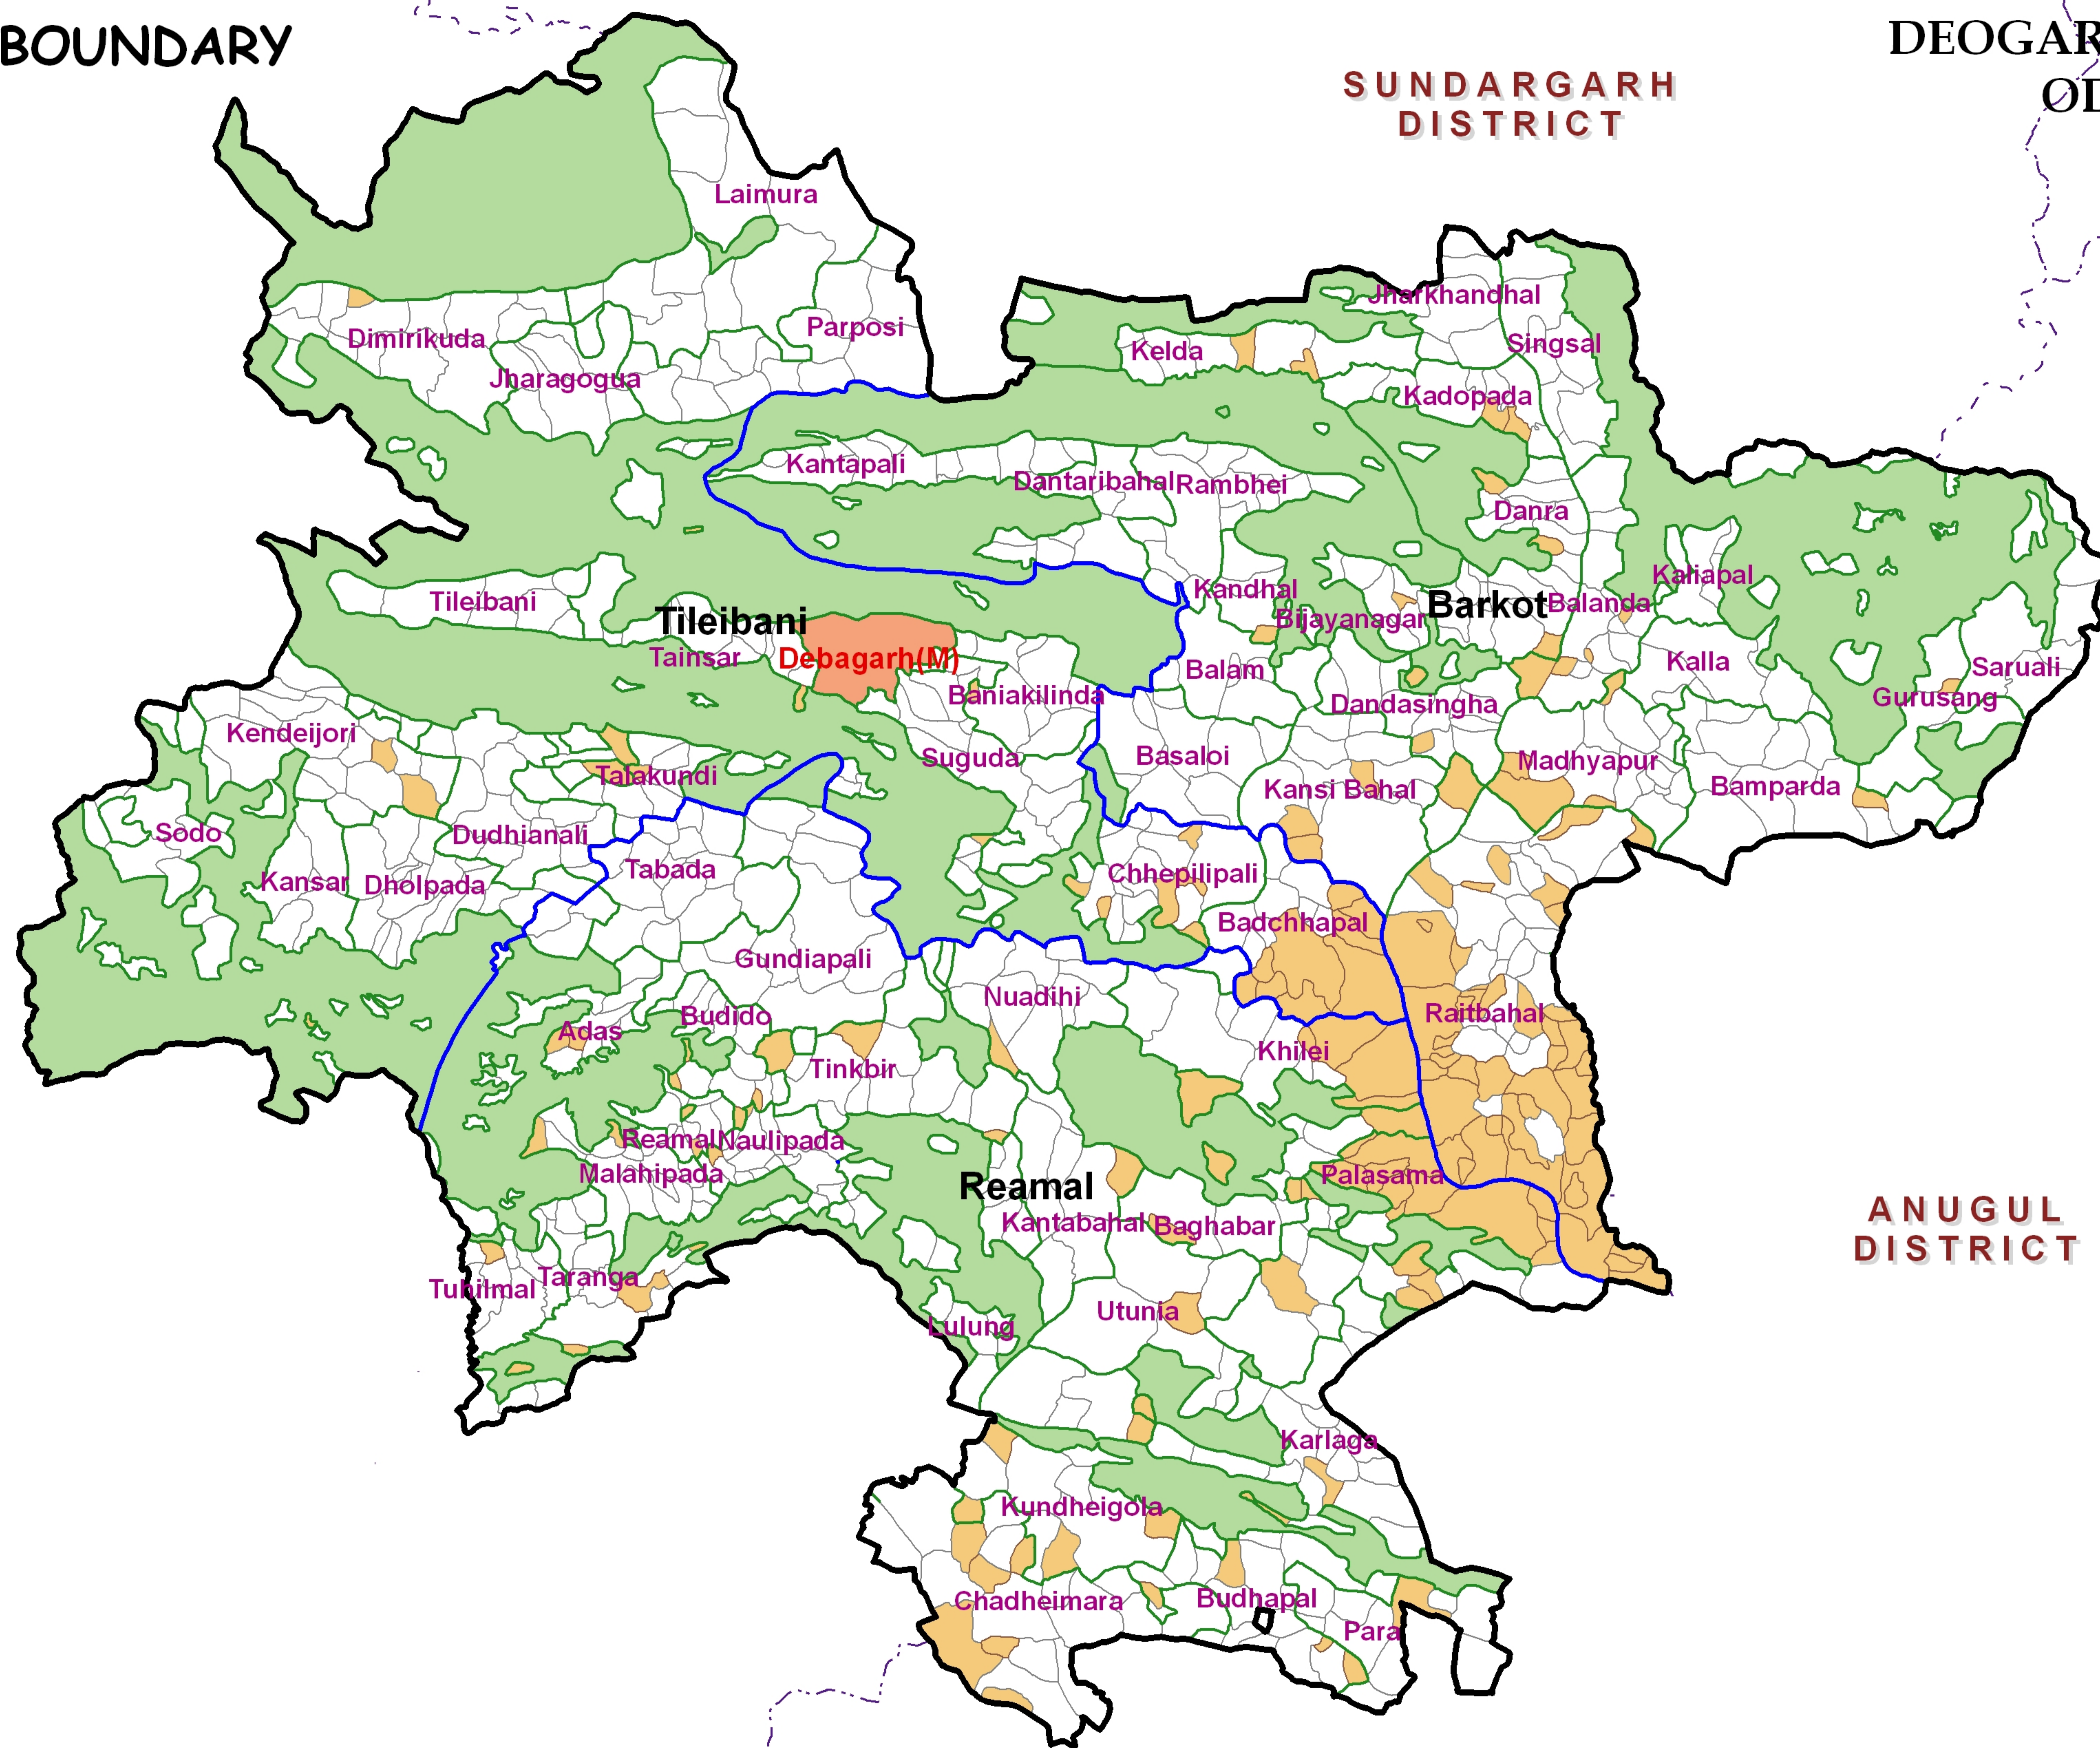

VILLAGE BOUNDARY

SUNDARGARH DISTRICT

DEOGARH DISTRICT
ODISHA

KEONJHAR DISTRICT

SAMBALPUR DISTRICT

INDIA

ODISHA

LEGEND

Odisha

Deogarh

- Forest Boundary
- Town
- Uninhabited villages
- Rural Villages
- Utunia GP Name
- District Boundary
- Block Boundary
- GP Boundary

Map Composed By:
GIS Division,
NIC, Bhubaneswar

SCALE: